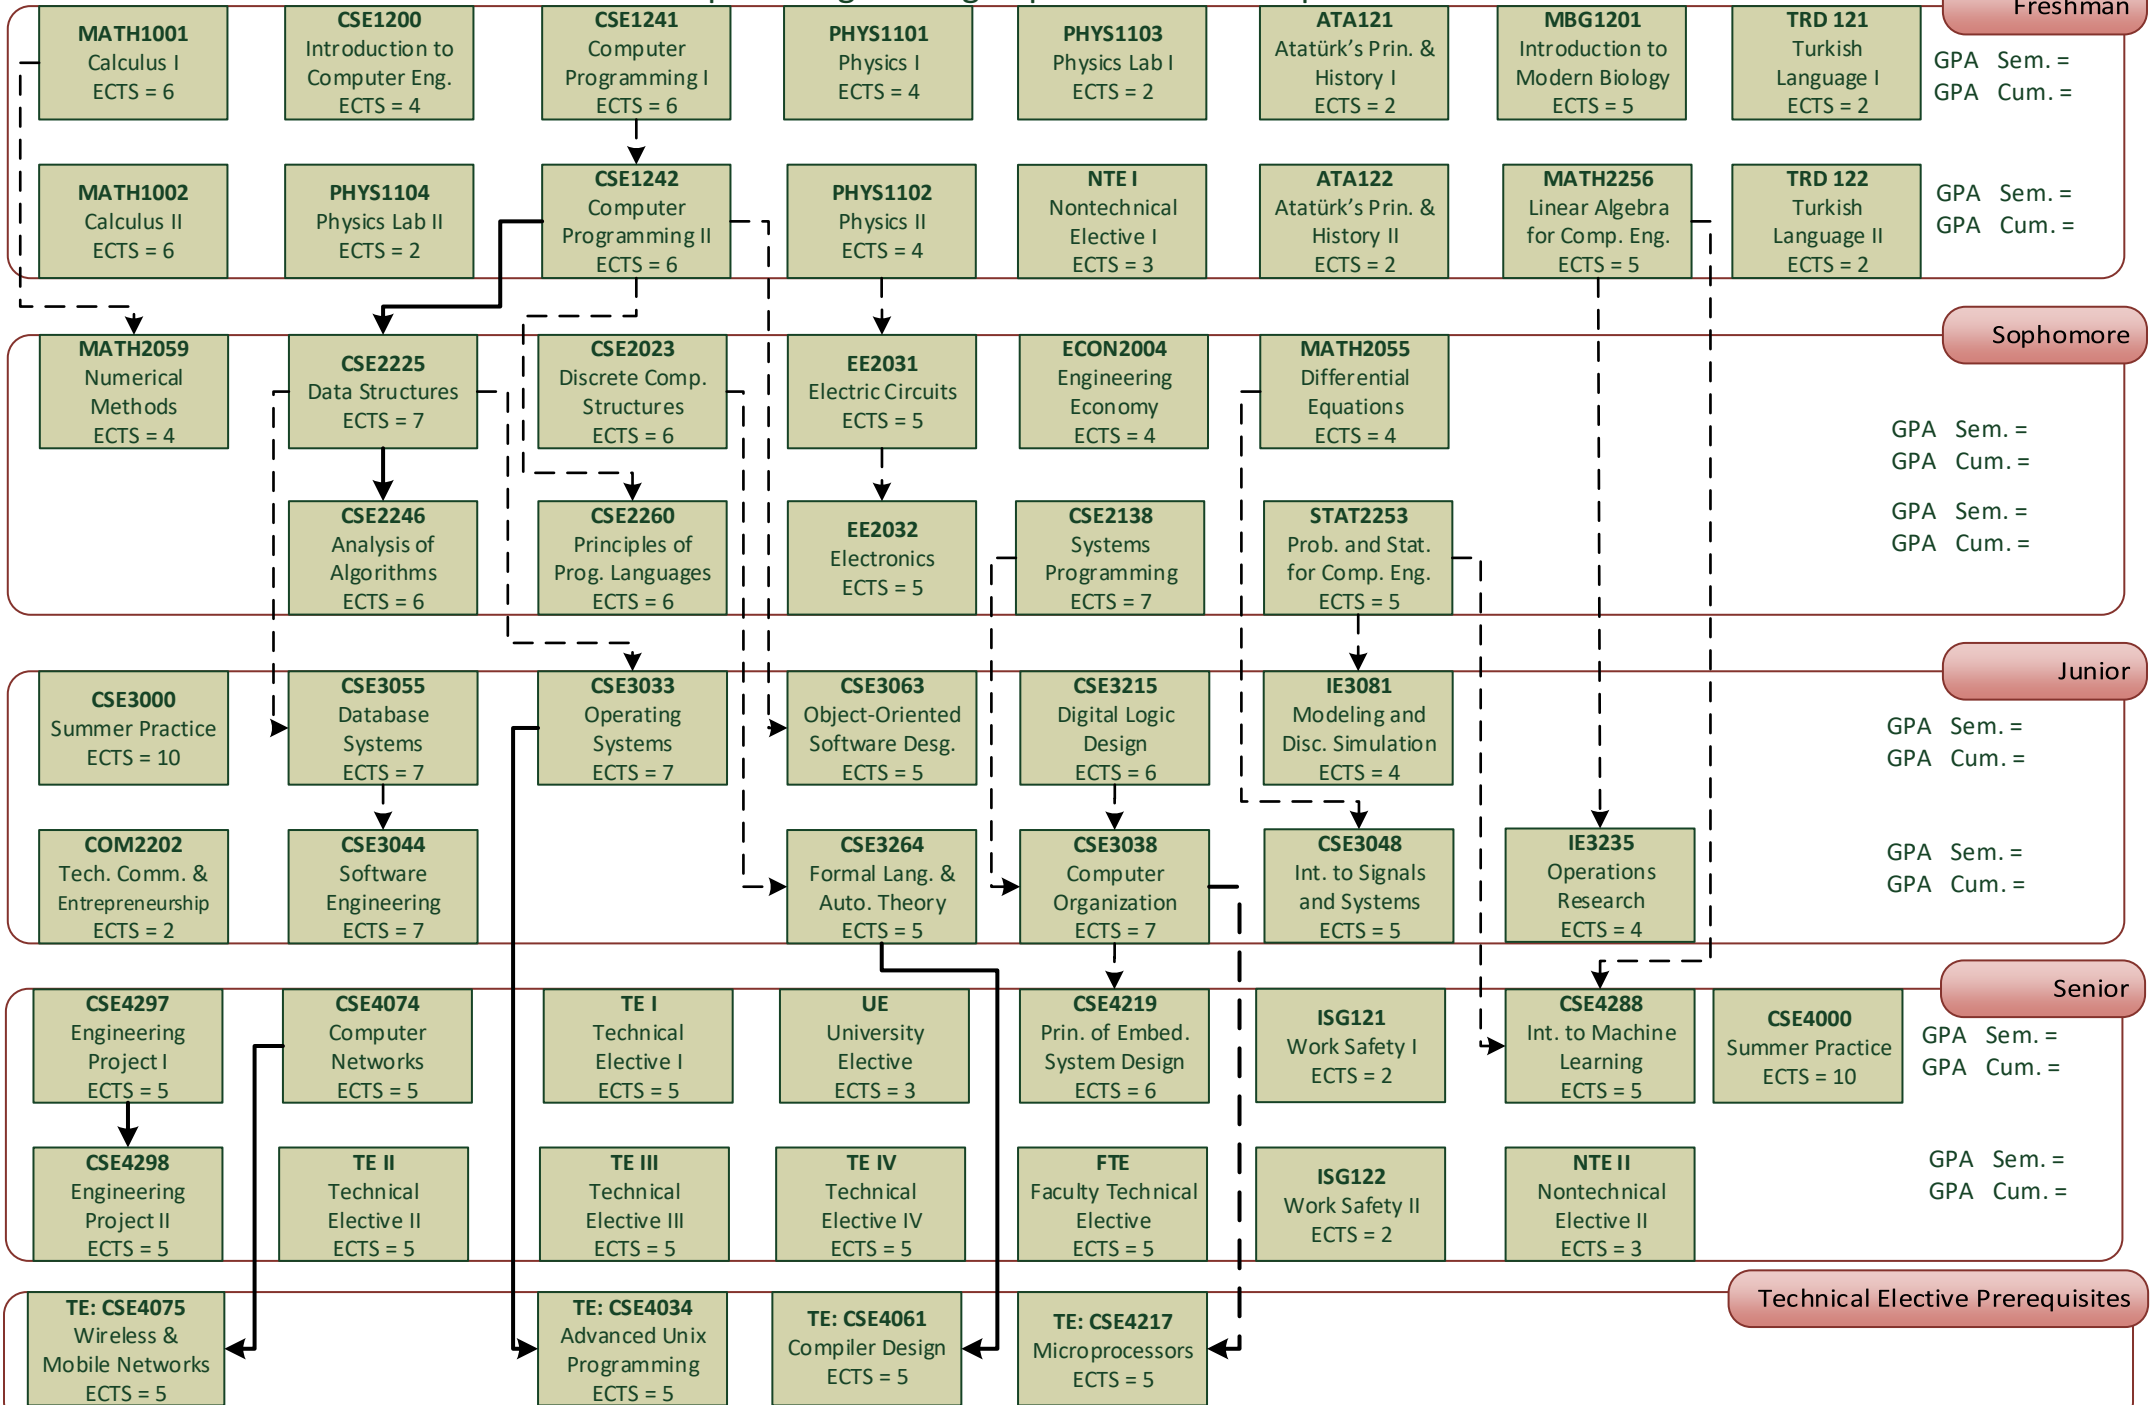

Student :
ID No:

Marmara University – Faculty of Engineering

Computer Engineering Department – Prerequisite Tree

Notes:

Version 2020_v1